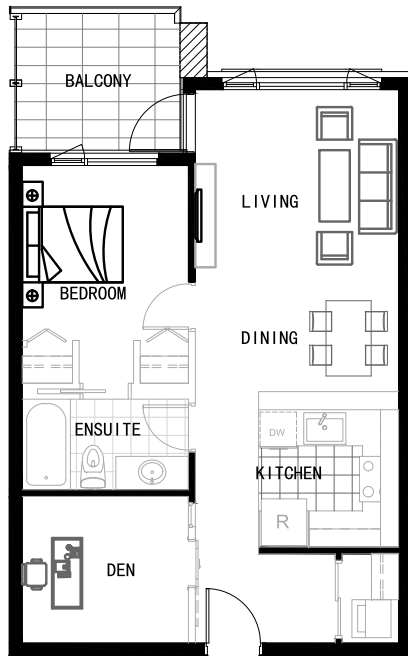

**CLOVERIS.CA**  
RESIDENCES

CLOVERIS RESIDENCES  
17733 57A Ave (Bldg.A) Surrey

# 1 BED + DEN

Disclaimer: All information provided is for general informational purposes only and is subject to change without notice. Renderings, descriptions, and features may differ from the final product. The developer reserves the exclusive right of final interpretation

**UNITS:**

**INTERNAL AREA:**

594 SF/ 55.18m<sup>2</sup> - 653 SF/60.67m<sup>2</sup>

**OUTDOOR AREA:**

55SF/ 5.11m<sup>2</sup> - 186 SF/17.28m<sup>2</sup>

LEVEL 1

LEVEL 2

LEVEL 3-4

LEVEL 5